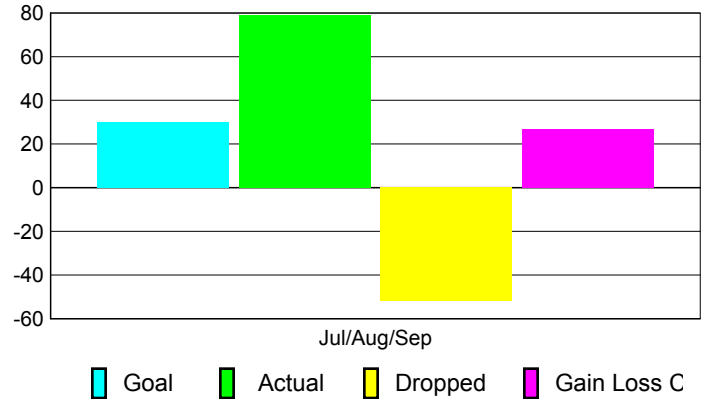

**Club Results 2010-2011**

Goal, New, Dropped, Gain/Loss

**Comparison of Club Gain/Loss**

Current Year Compared to the Previous Year

**YTD Status Quo Clubs 2010-2011**

Status Quo Clubs Compared to Status Quo Members

**MEMBERSHIP**

Membership Results  
2010-2011

Membership  
2009-2010

Month	Net Memb Goal	Actual New Memb	Actual Dropped Memb	Gain/Loss of Memb	Gain/Loss of Memb
Jul/Aug/Sep	30	79	-52	27	15
<b>Totals</b>	<b>30</b>	<b>79</b>	<b>-52</b>	<b>27</b>	<b>15</b>

**Membership Results 2010-2011**

Goal, New, Dropped, Gain/Loss

**Comparison of Membership Gain/Loss**

Current Year Compared to the Previous Year

**Gender Comparison 2010-2011**

Jul/Aug/Sep

Male Female